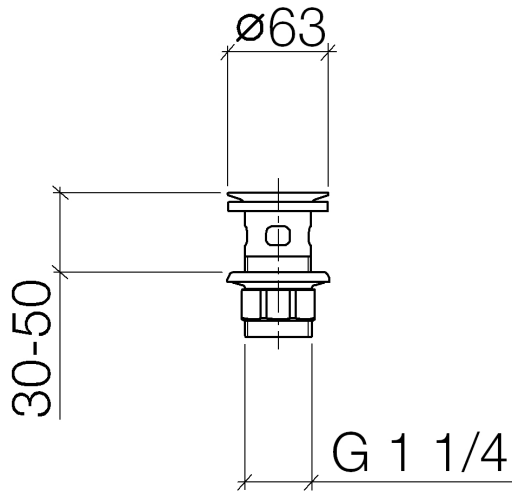

10 105 970

Fits: IMO, LULU, MADISON, MEM, TARA,
CL.1, LISSÉ, VAIA, META, CYO

	Chrome	10 105 970-00
	Brushed Platinum	10 105 970-06
	Platinum	10 105 970-08
	Durabrand (23kt Gold)	10 105 970-09
	Dark Chrome	10 105 970-19
	Light Gold	10 105 970-26
	Brushed Light Gold	10 105 970-27
	Brushed Durabrand (23kt Gold)	10 105 970-28
	Matte Black	10 105 970-33
	Brushed Bronze	10 105 970-42
	Brushed Champagne (22kt Gold)	10 105 970-46
	Champagne (22kt Gold)	10 105 970-47
	Brushed Chrome	10 105 970-93
	Brushed Dark Platinum	10 105 970-99

Grated waste 1 1/4" - Chrome

IMO

10 105 970

Only suitable for basins with an overflow.

10 105 970

10 105 970

Parts for other finishes can be found here: Brushed Platinum

Spare parts list

No.	Item Number	Name	Quantity used	Delivery time
1	09 11 01 027-00	cup	1	-
Spare part can no longer be ordered, please order the replacement item				
2	09 14 05 039 90	seal	1	2
3	09 14 03 025 90	seal	1	2
4	09 23 10 020-00	nut	1	60