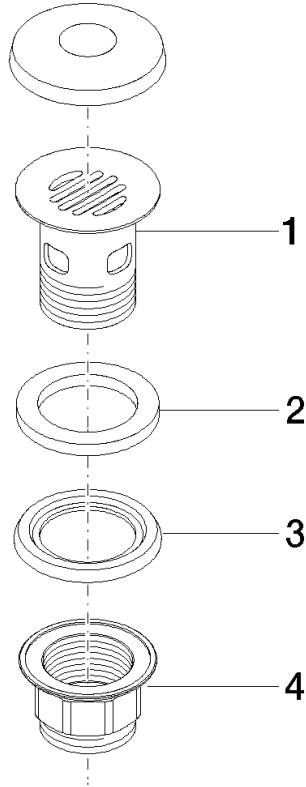

10 105 970

Fits: IMO, LULU, MADISON, MEM, TARA,
CL.1, LISSÉ, VAIA, META, CYO

	Chrome	10 105 970-00
	Brushed Platinum	10 105 970-06
	Platinum	10 105 970-08
	Durabrand (23kt Gold)	10 105 970-09
	Dark Chrome	10 105 970-19
	Light Gold	10 105 970-26
	Brushed Light Gold	10 105 970-27
	Brushed Durabrand (23kt Gold)	10 105 970-28
	Matte Black	10 105 970-33
	Brushed Bronze	10 105 970-42
	Brushed Champagne (22kt Gold)	10 105 970-46
	Champagne (22kt Gold)	10 105 970-47
	Brushed Chrome	10 105 970-93
	Brushed Dark Platinum	10 105 970-99

Grated waste 1 1/4" - Chrome

IMO

10 105 970

Only suitable for basins with an overflow.

10 105 970

10 105 970

Parts for other finishes can be found here: Brushed Platinum

Spare parts list

No.	Item Number	Name	Quantity used	Delivery time
1	09 11 01 027-00	cup	1	-
Spare part can no longer be ordered, please order the replacement item				
2	09 14 05 039 90	seal	1	2
3	09 14 03 025 90	seal	1	2
4	09 23 10 020-00	nut	1	60